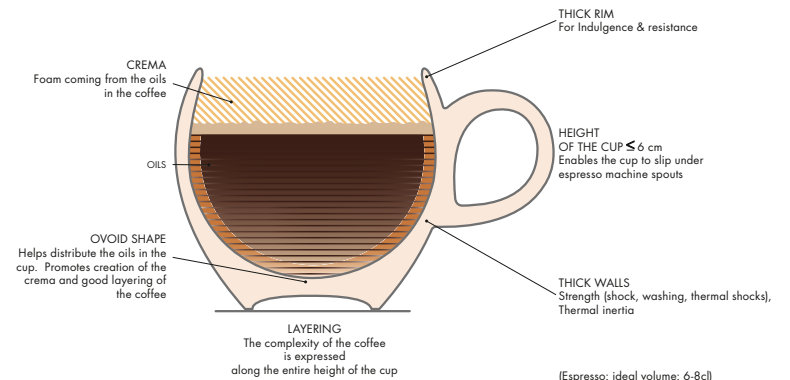

NECTAR
8 cl
Ø M = 83 mm
Ø W/O handle = 60 mm
H = 52 mm
W = 104 g
L9603
C6/B4=24-P/P=2352

NECTAR
SUGAR BOWL
Ø M = 110 mm
H = 55 mm
W = 150 g
L9618
F6/B4=24-P/P=1344

NECTAR
12 cl CREAMER
Ø M = 69 mm
H = 60 mm
W = 130 g
L9624
C4/B4=16-P/P=1632

NECTAR
40 cl TEAPOT
Ø M = 172 mm
H = 104 mm
W = 400 g
L9619
F2/B4=8-P/P=352

NECTAR
106 mm TEA LID
Ø M = 106 mm
H = 9 mm
W = 70 g
L9623
F6/B4=24-P/P=4032

Nectar C&S STAINLESS STEEL

A

B

NECTAR	H	Réf	Pack
A. Tea spoon	135 mm	T9010	C12/B3
B. Demi tasse spoon	108 mm	T9011	C12/B3